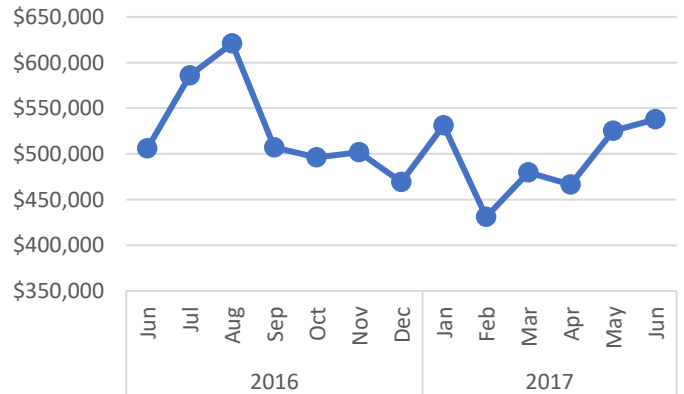

Tredyffrin-Eastown Township Market Statistics

INVENTORY TREND
Listings Active By Month

SALES TREND
Settlements Per Month

SETTLEMENTS BY PRICE RANGE

AVERAGE DAYS ON MARKET

AVERAGE SALES PRICE

DATA SOURCE: Trend Multiple Listing Service