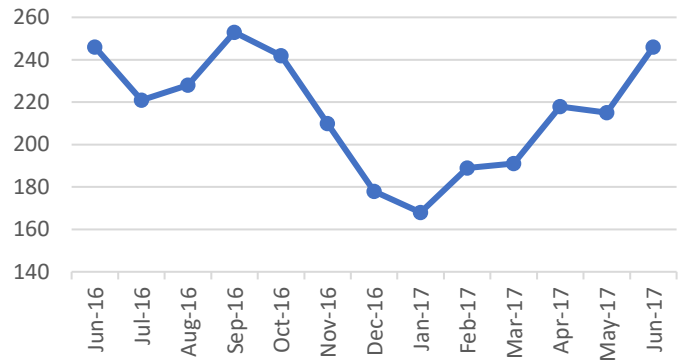

Tredyffrin-Eastown Township Market Statistics

INVENTORY TREND
Listings Active By Month

SALES TREND
Settlements Per Month

SETTLEMENTS BY PRICE RANGE

AVERAGE DAYS ON MARKET

AVERAGE SALES PRICE

DATA SOURCE: Trend Multiple Listing Service