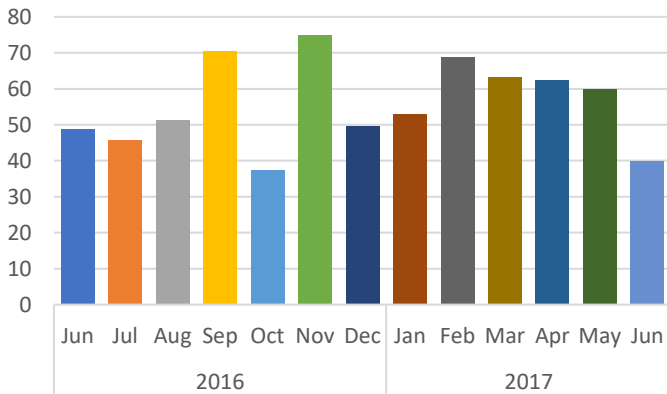

Tredyffrin-Eastown Township Market Statistics

INVENTORY TREND
Listings Active By Month

SALES TREND
Settlements Per Month

SETTLEMENTS BY PRICE RANGE

AVERAGE DAYS ON MARKET

AVERAGE SALES PRICE

DATA SOURCE: Trend Multiple Listing Service