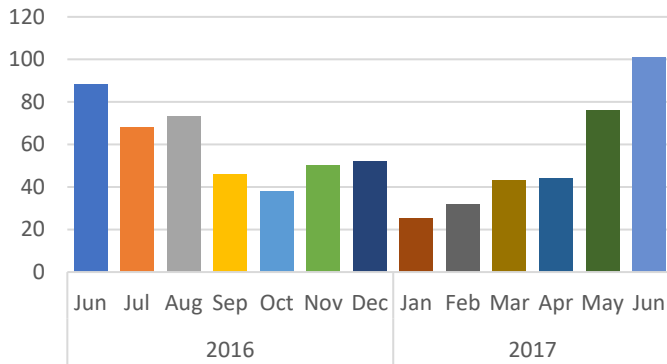

Tredyffrin-Eastown Township Market Statistics

INVENTORY TREND
Listings Active By Month

SALES TREND
Settlements Per Month

SETTLEMENTS BY PRICE RANGE

AVERAGE DAYS ON MARKET

AVERAGE SALES PRICE

DATA SOURCE: Trend Multiple Listing Service