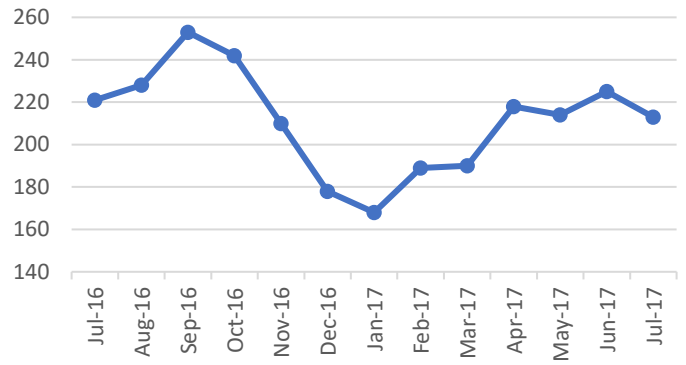

Tredyffrin-Easttown Township Market Statistics

INVENTORY TREND
Listings Active By Month

SALES TREND
Settlements Per Month

SETTLEMENTS BY PRICE RANGE

AVERAGE DAYS ON MARKET

AVERAGE SALES PRICE

DATA SOURCE: Trend Multiple Listing Service