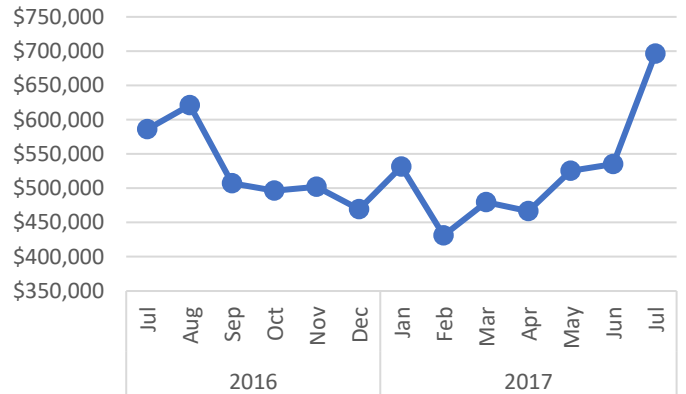

Tredyffrin-Easttown Township Market Statistics

INVENTORY TREND
Listings Active By Month

SALES TREND
Settlements Per Month

SETTLEMENTS BY PRICE RANGE

AVERAGE DAYS ON MARKET

AVERAGE SALES PRICE

DATA SOURCE: Trend Multiple Listing Service