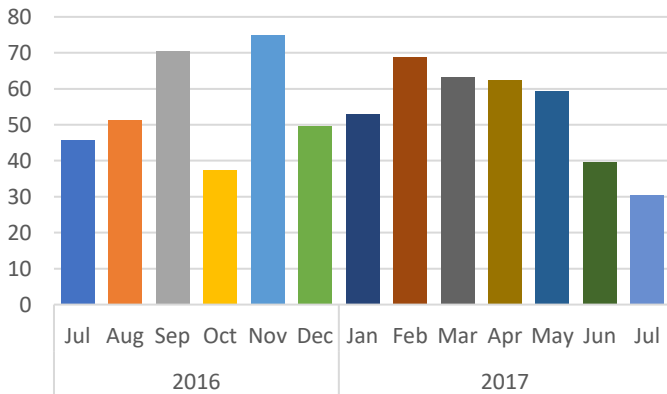

Tredyffrin-Easttown Township Market Statistics

INVENTORY TREND
Listings Active By Month

SALES TREND
Settlements Per Month

SETTLEMENTS BY PRICE RANGE

AVERAGE DAYS ON MARKET

AVERAGE SALES PRICE

DATA SOURCE: Trend Multiple Listing Service