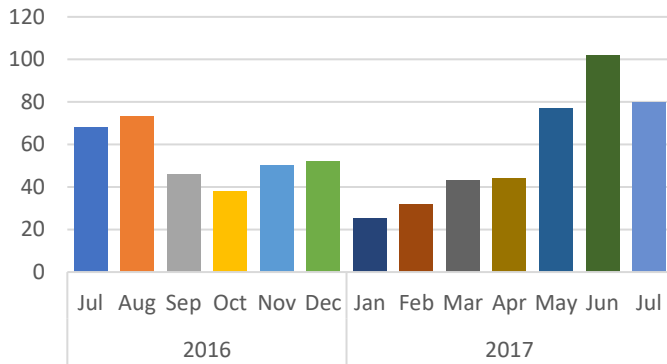

Tredyffrin-Easttown Township Market Statistics

INVENTORY TREND
Listings Active By Month

SALES TREND
Settlements Per Month

SETTLEMENTS BY PRICE RANGE

AVERAGE DAYS ON MARKET

AVERAGE SALES PRICE

DATA SOURCE: Trend Multiple Listing Service