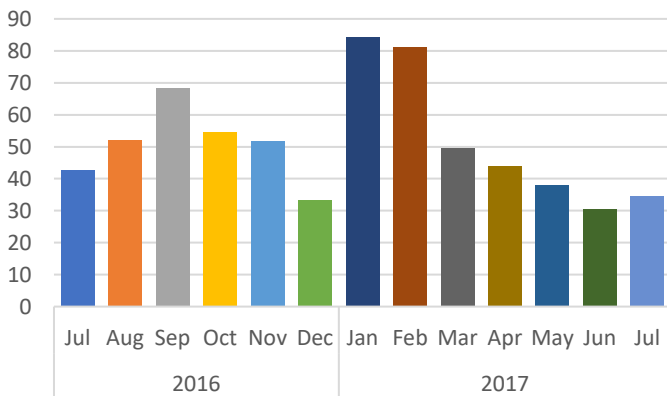

Haverford Township Market Statistics

INVENTORY TREND
Listings Active By Month

SALES TREND
Settlements Per Month

SETTLEMENTS BY PRICE RANGE

AVERAGE DAYS ON MARKET

AVERAGE SALES PRICE

DATA SOURCE: Trend Multiple Listing Service