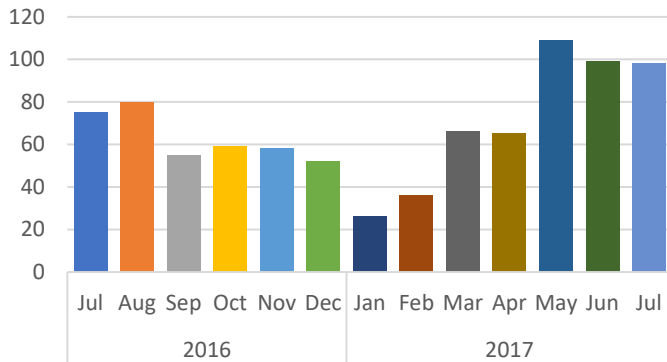

Haverford Township Market Statistics

INVENTORY TREND
Listings Active By Month

SALES TREND
Settlements Per Month

SETTLEMENTS BY PRICE RANGE

AVERAGE DAYS ON MARKET

AVERAGE SALES PRICE

DATA SOURCE: Trend Multiple Listing Service